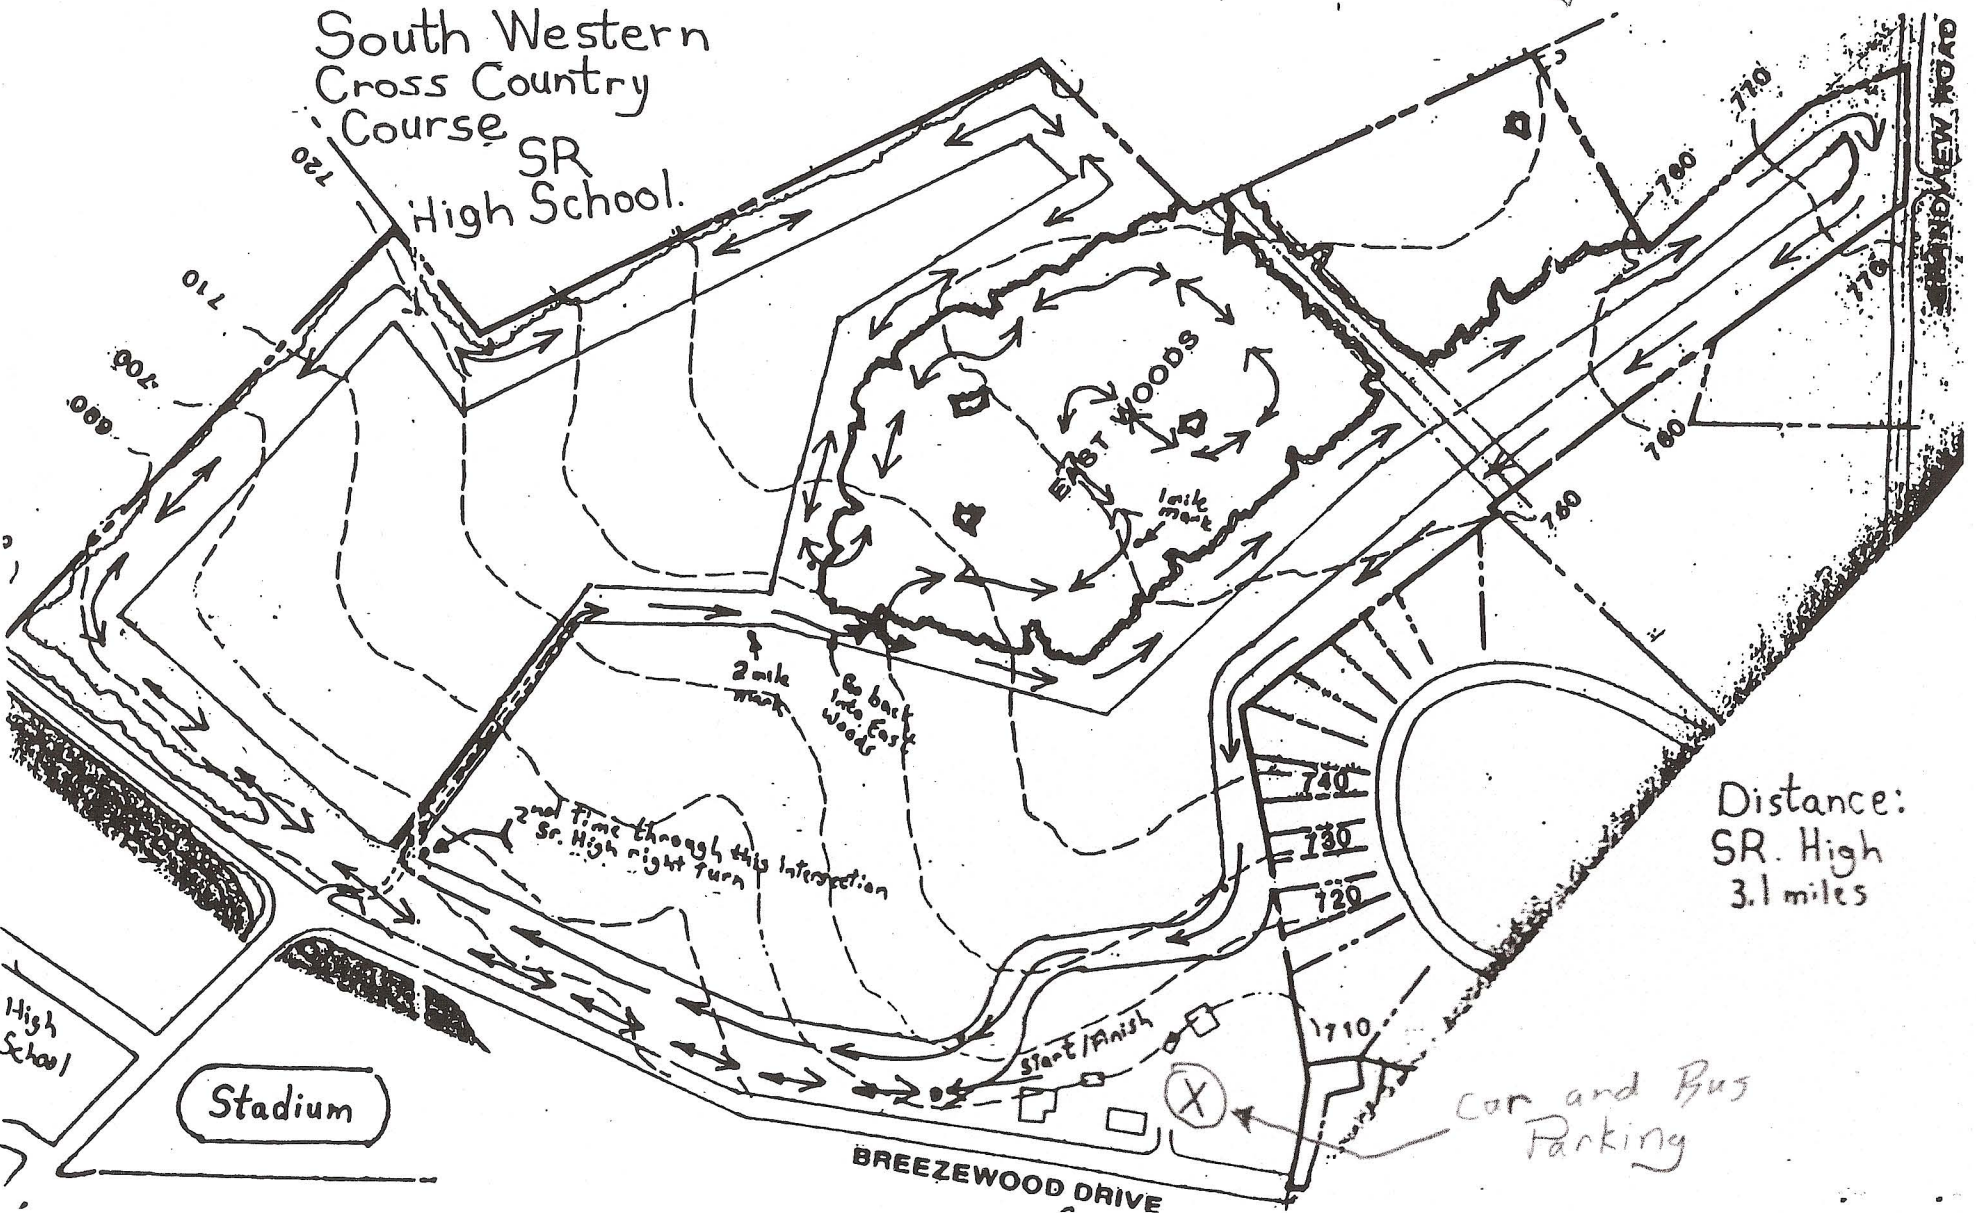

Course Colors
Are On White
Posts.

Course
Colors - Blue - Straight
Red - Left
Yellow - Right

South Western
Cross Country
Course
SR
High School.

Distance:
SR. High
3.1 miles