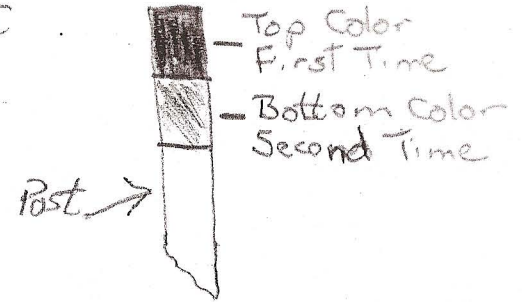

Course Colors
Are On White
Posts.

Course
Colors - Blue - Straight
Red - Left
Yellow - Right

South Western
Cross Country
Course
SR
High School.

Distance:
SR. High
3.1 miles