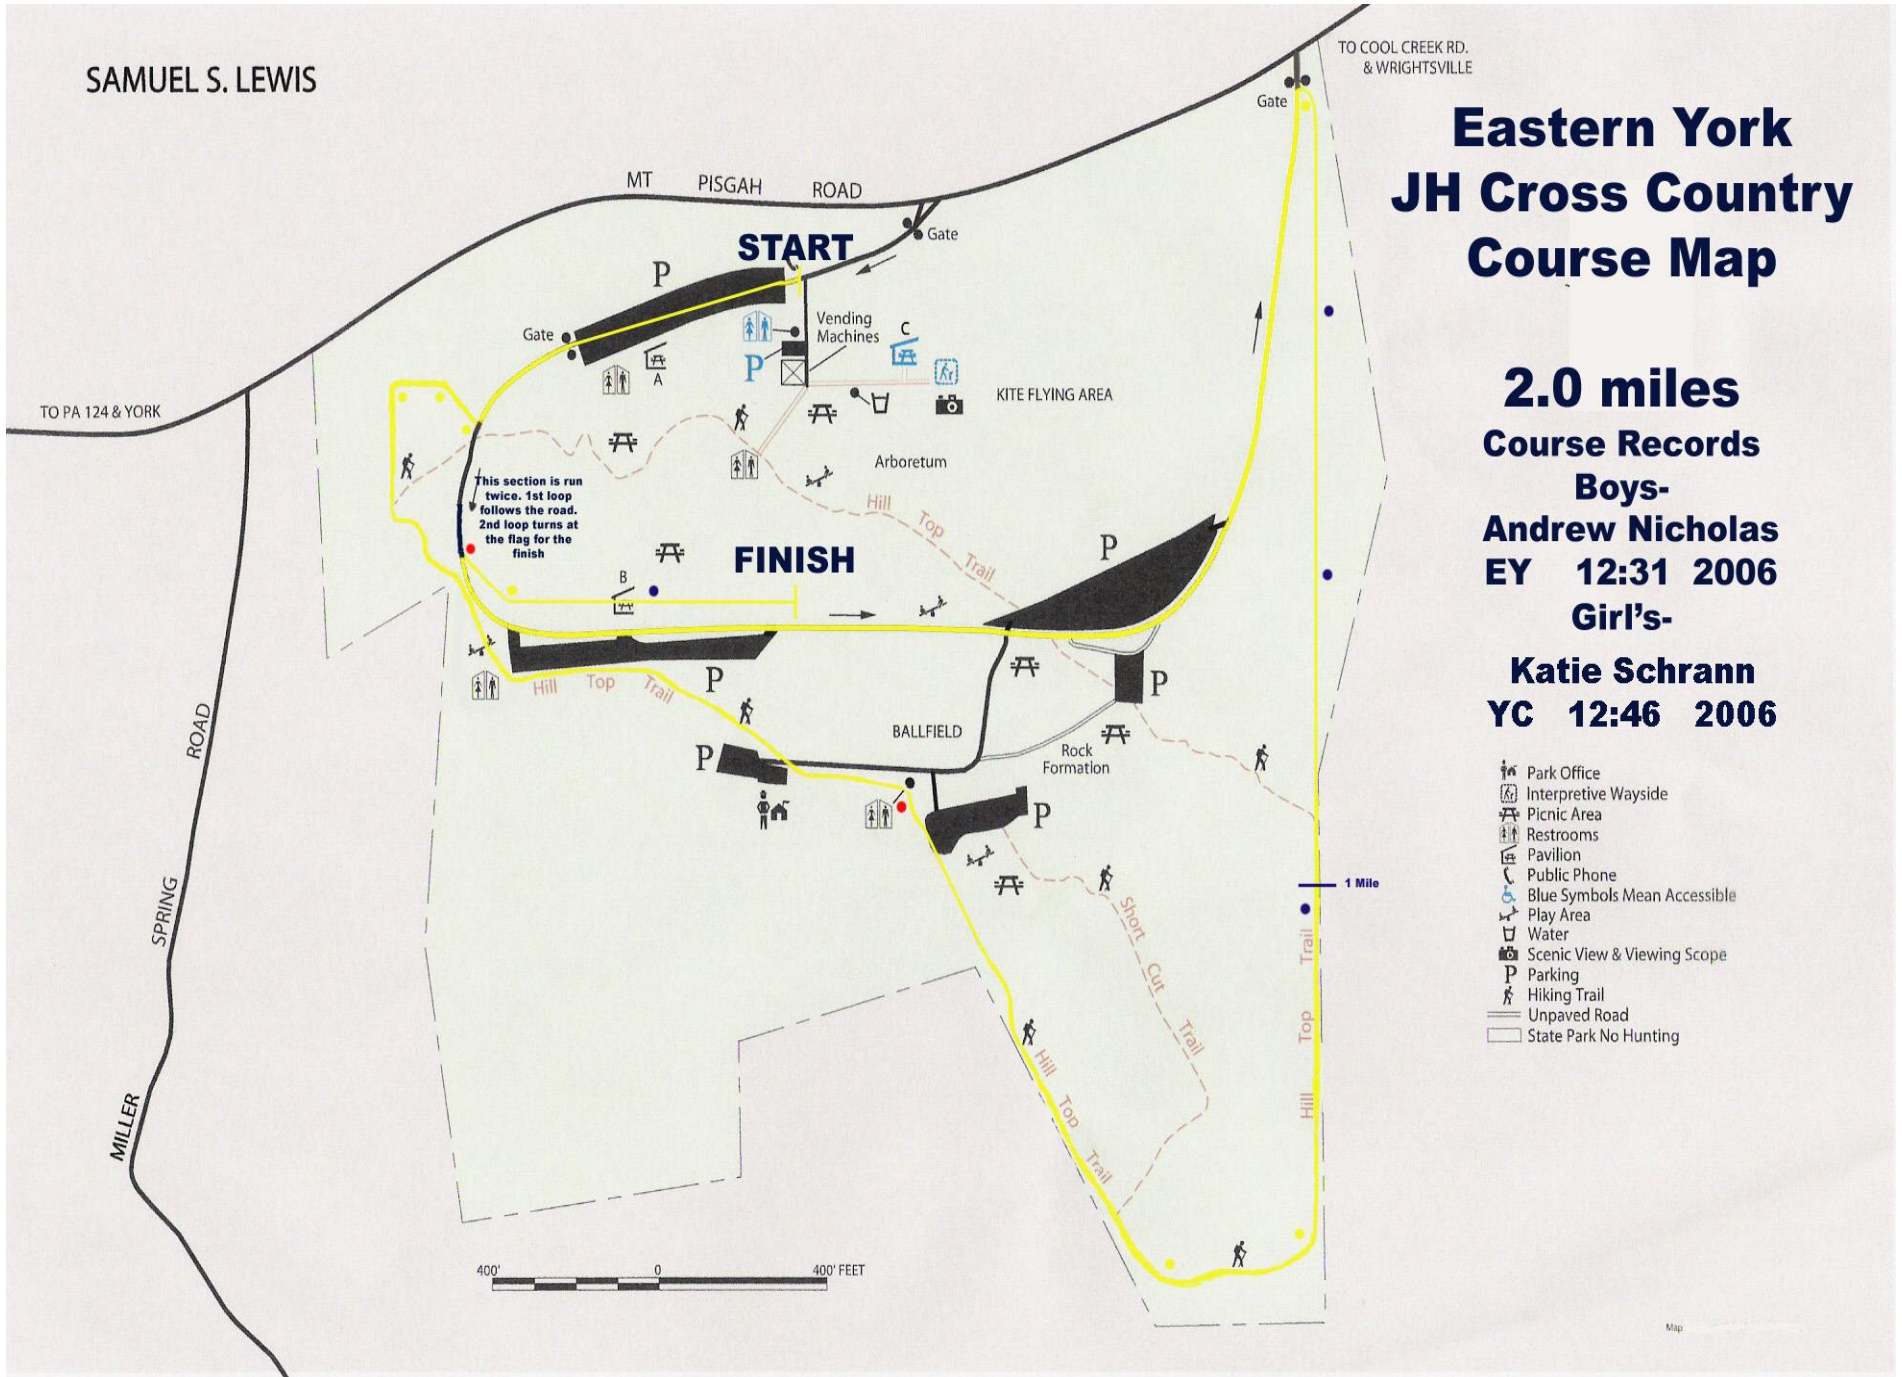

SAMUEL S. LEWIS

TO COOL CREEK RD. & WRIGHTSVILLE

Eastern York JH Cross Country Course Map

2.0 miles

Course Records

Boys-
Andrew Nicholas
EY 12:31 2006

Girl's-
Katie Schrann
YC 12:46 2006

- Park Office
- Interpretive Wayside
- Picnic Area
- Restrooms
- Pavilion
- Public Phone
- Blue Symbols Mean Accessible
- Play Area
- Water
- Scenic View & Viewing Scope
- Parking
- Hiking Trail
- Unpaved Road
- State Park No Hunting

400' 0 400' FEET

Map